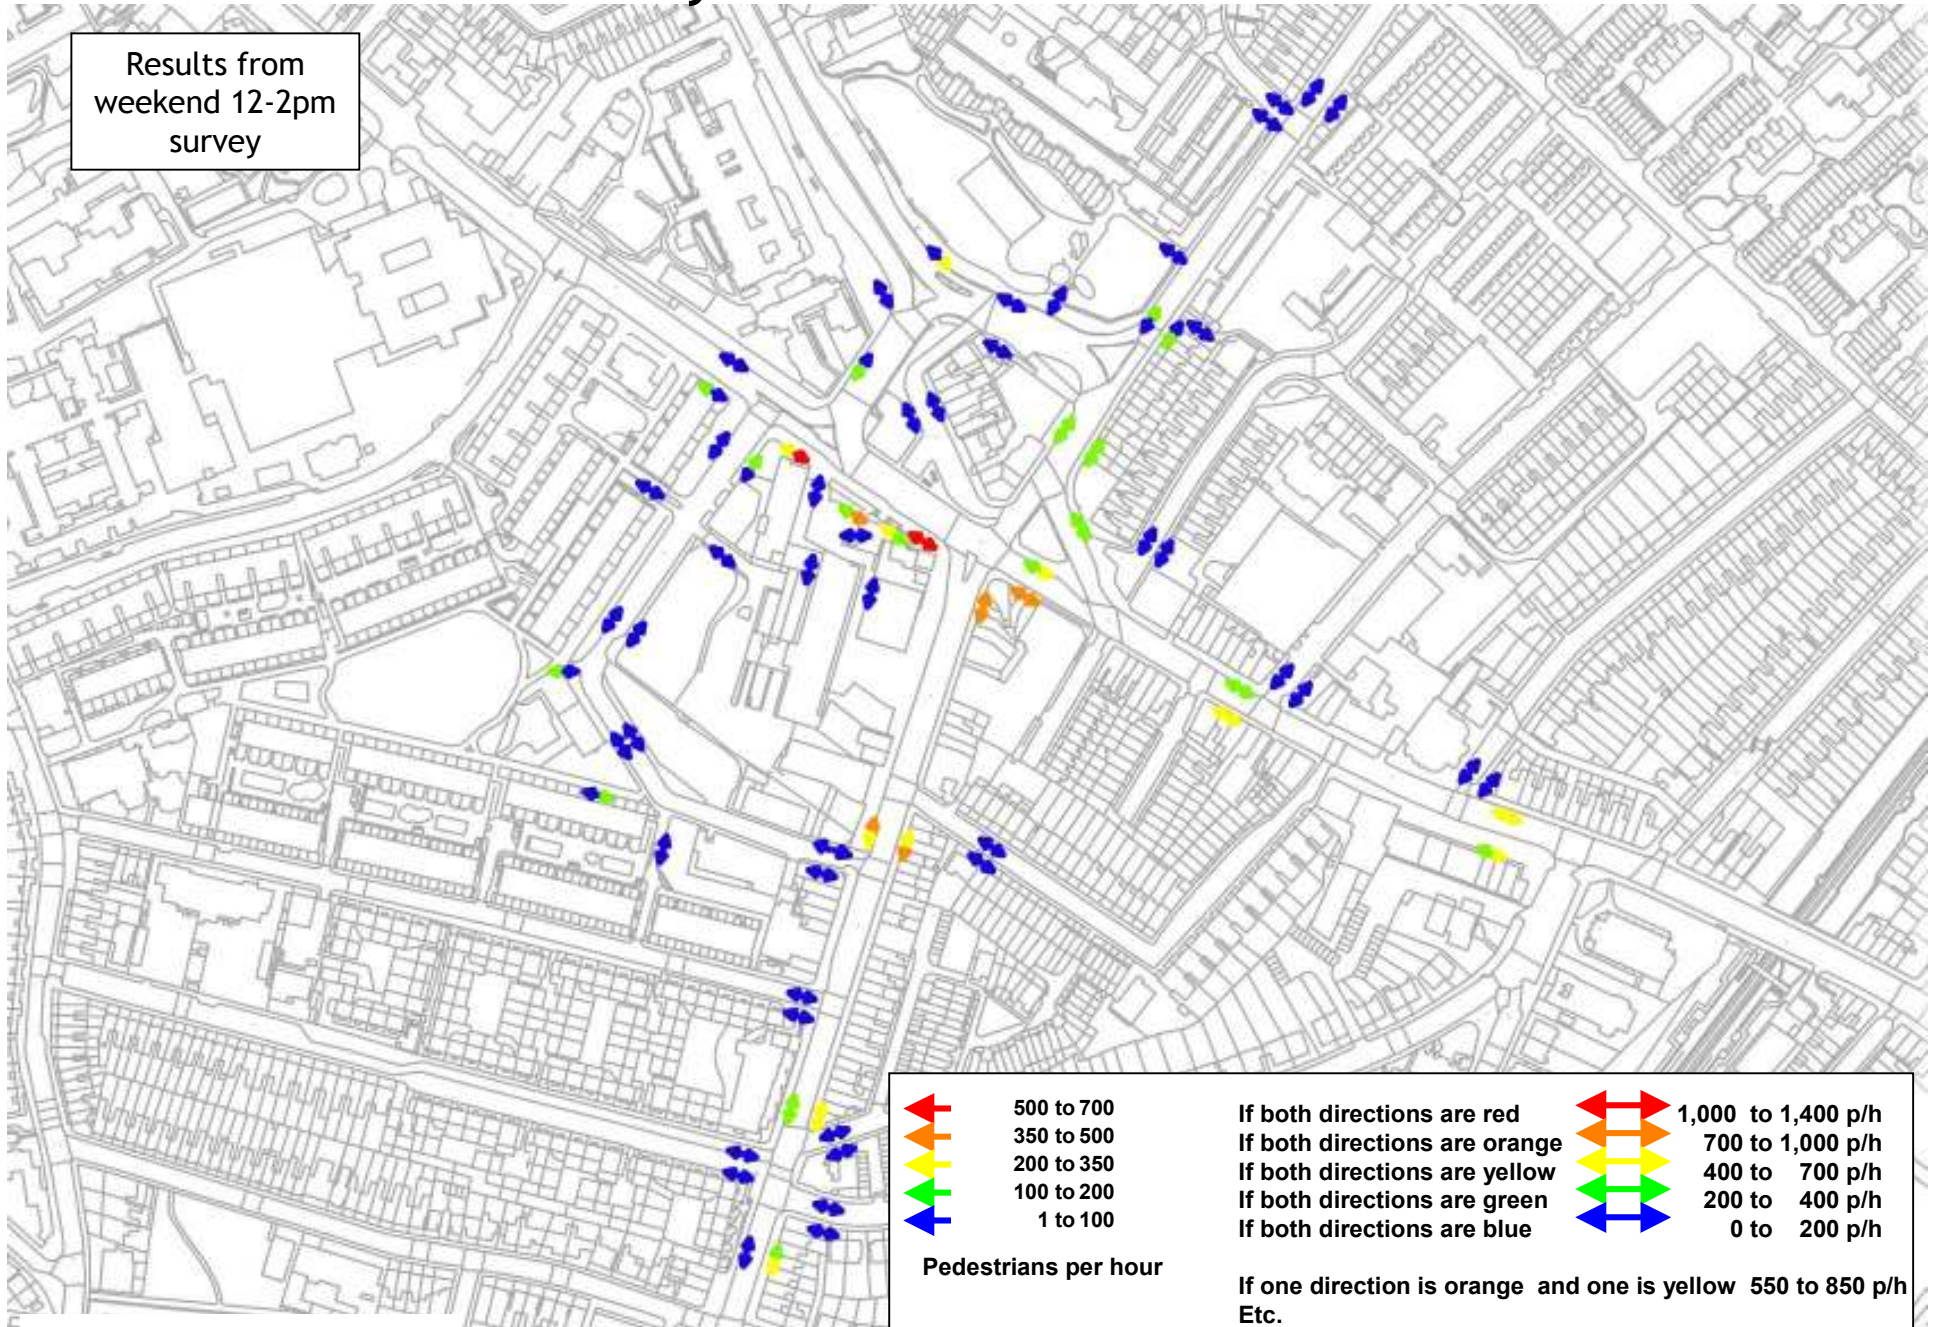

# Archway - Pedestrian Count Results

Results from weekend 12-2pm survey

# Archway - Pedestrian Count Results

Results from  
weekend 2-4pm  
survey