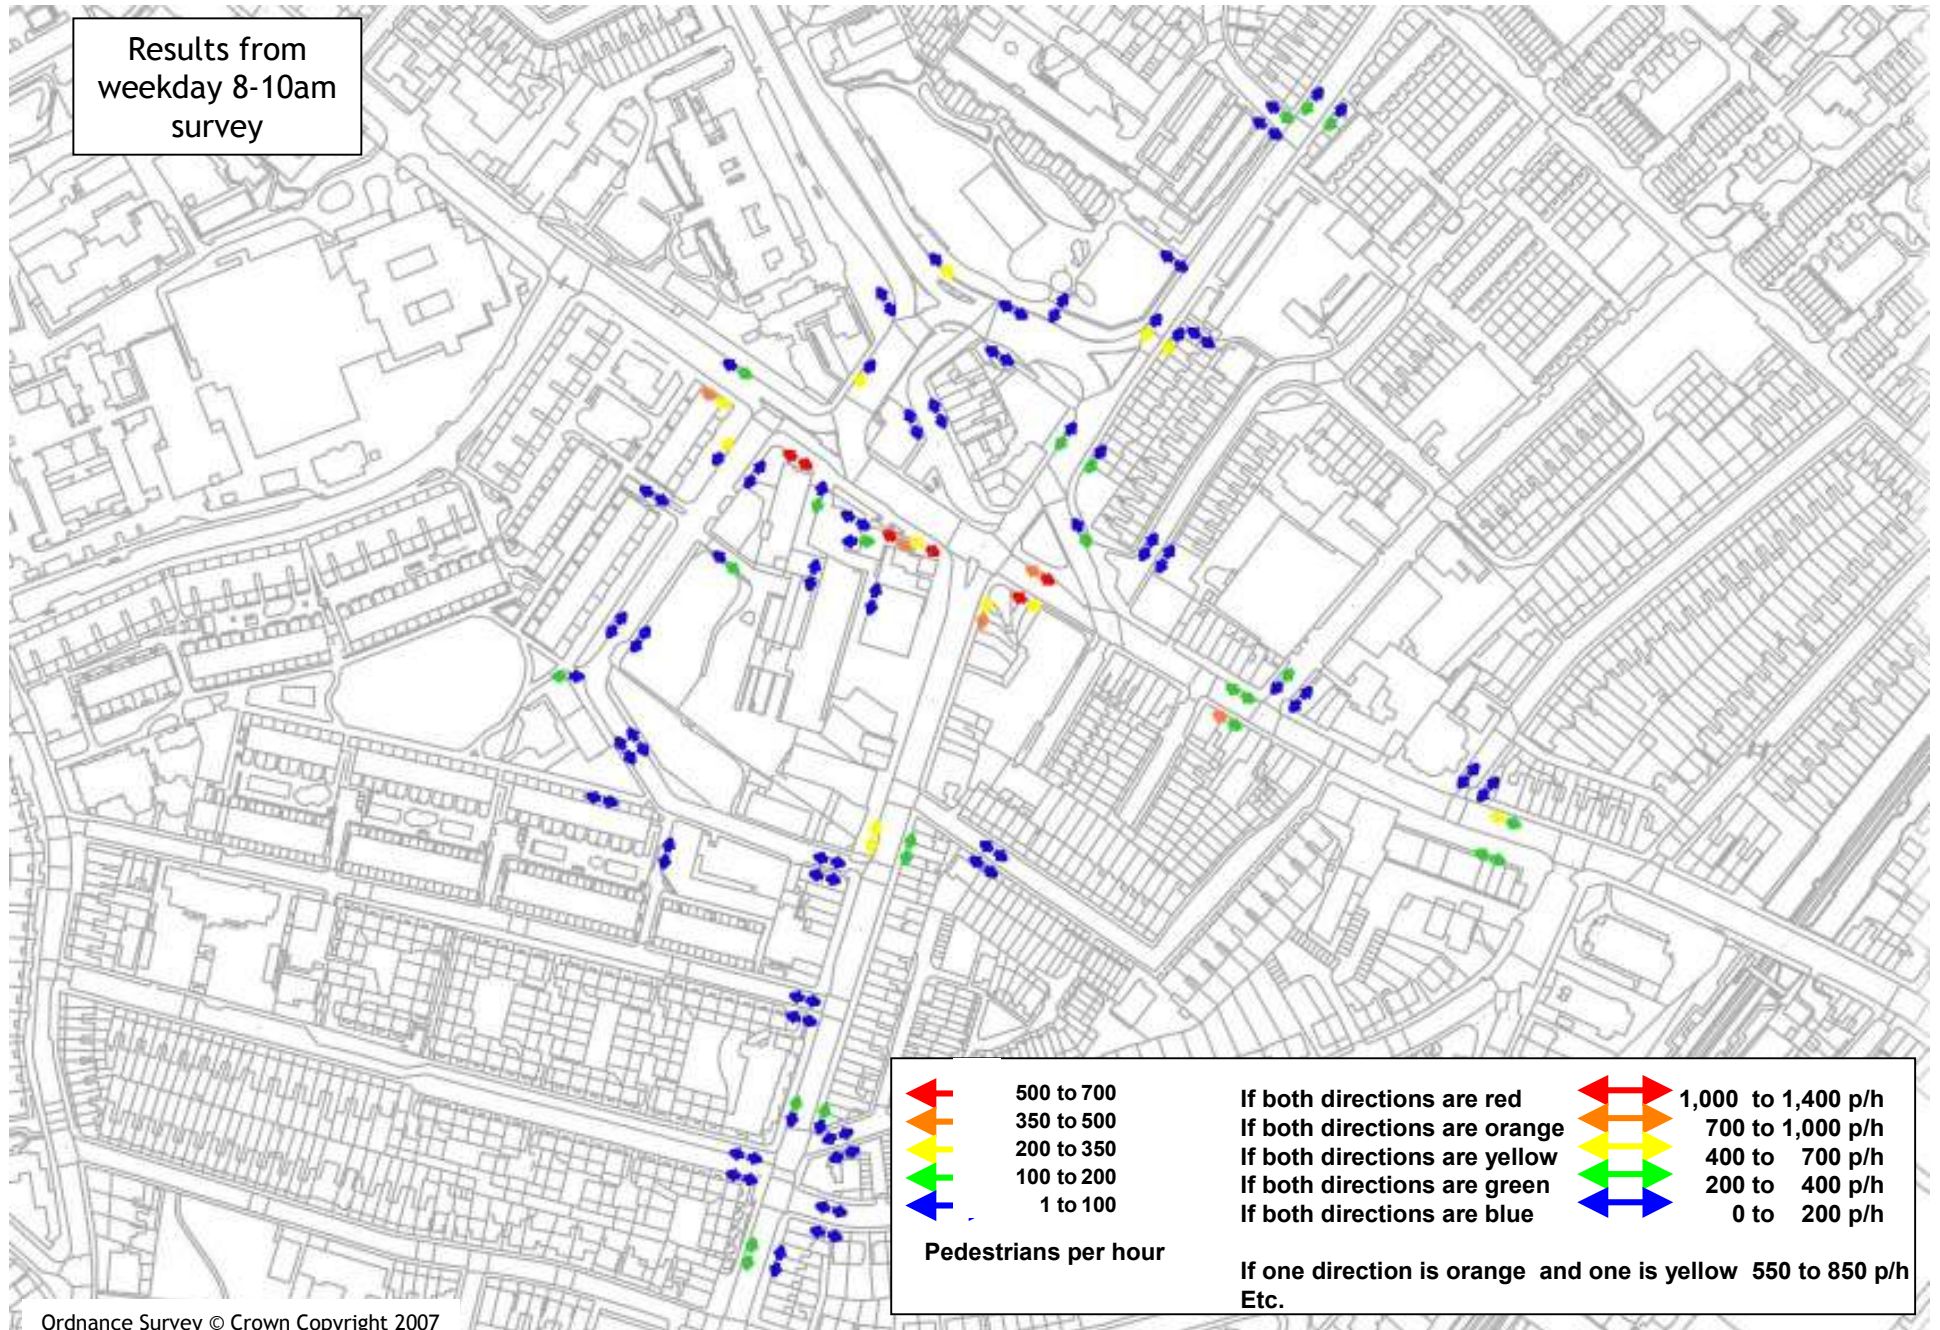

# Archway - Pedestrian Count Results

Results from  
weekday 8-10am  
survey

# Archway - Pedestrian Count Results

Results from  
weekday 12-2pm  
survey